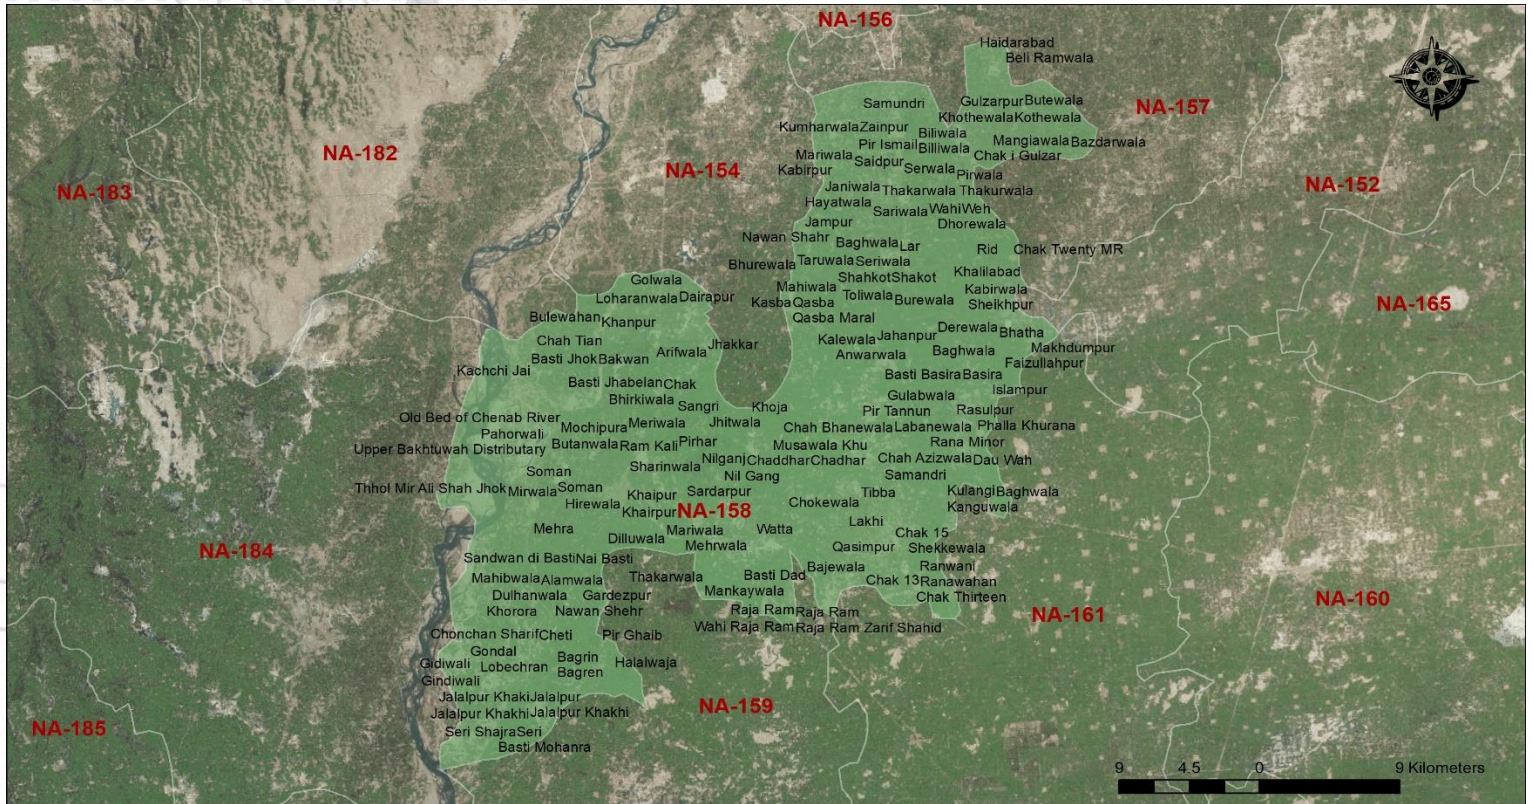

CONSTITUENCY PROFILE

NA-158 MULTAN-V

PUNJAB

**CONSTITUENCY
POPULATION**

756,003

VOTER STATISTICS

Male **237,478**

Female **198,913**

Total **436,391**

58% of the total population are registered as voters

POLLING STATIONS

74 **69** **155** **298**
Male Female Combined Total

Number of polling stations where registered voters exceed 1,200 **225**

POLLING BOOTHS

488 **417** **905**
Male Female Total

AVERAGE VOTER AT POLLING STATION **1,464** AVERAGE VOTER AT POLLING BOOTH **482**

LIST OF CONTESTING CANDIDATES

#	Name	Name of Political Party
1	Allah Nawaz	Pakistan Siriaki Party (T)
2	Zain Ali Shah	Independent
3	Syed Javed Ali Shah	Pakistan Muslim League (Nawaz)
4	Syed Yusuf Raza Gilani	Pakistan Peoples Party Parliamentarians
5	Muhammad Ibrahim Khan	Pakistan Tehreek-e-Insaf
6	Muhammad Talal Zohaib	Independent
7	Muhammad Imran Shaukat Khan	Independent